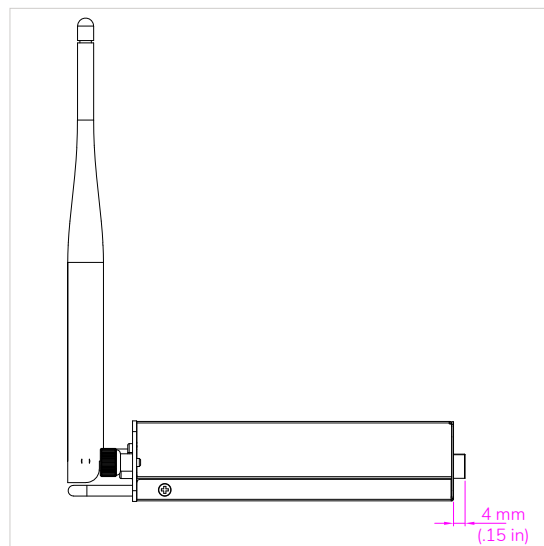

ENVIRONMENTAL

Operating Temperature	0°C to 40°C (32°F to 104°F)
Storage Temperature	-20°C to 60°C (-4°F to 140°F)
Operating Humidity	10% to 95%
Storage Humidity	10% to 90%

PHYSICAL SPECIFICATIONS

Product Dimensions	200 x 120 x 30 mm (7.9 x 4.7 x 1.2 in)
Packed Dimensions	267 x 214 x 70 mm (10.5 x 8.4 x 0.28 in)
Net Weight	0.7 kg (1.5 lbs)
Packed Weight	1.1 kg (2.4 lbs)

TECHNICAL DRAWINGS

Top view

Side view

Front view

Promethean OPS-M 2021 SS 06/21 v1.2 EN

© 2021 Promethean Limited. All rights reserved. Promethean Ltd. is the owner of a number of trademarks in several jurisdictions across the world including but not limited to Promethean and the Promethean logo. All third-party trademarks (including logos and icons) referenced by Promethean remain the property of their respective owners. Unless specifically identified as such, Promethean's use of third-party trademarks does not indicate any relationship, sponsorship, or endorsement between Promethean and the owners of these trademarks. Applicable Terms and Conditions for warranty and support available at PrometheanWorld.com/Warranty. All weights and dimensions are approximate. Product specifications are subject to change without notice. PrometheanWorld.com.