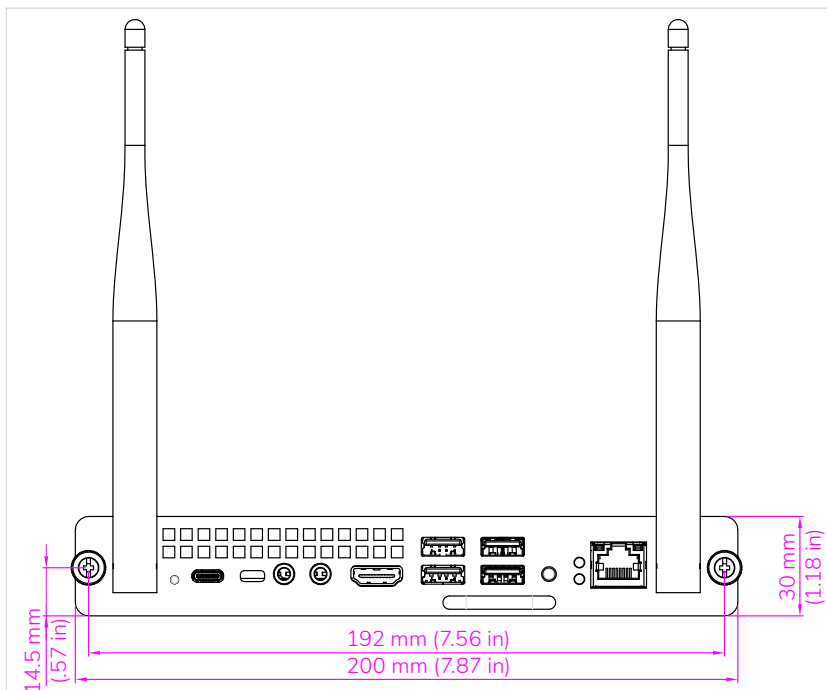

Front view

Promethean OPS-M 2021 SS 06/21 v1.2 EN

© 2021 Promethean Limited. All rights reserved. Promethean Ltd. is the owner of a number of trademarks in several jurisdictions across the world including but not limited to Promethean and the Promethean logo. All third-party trademarks (including logos and icons) referenced by Promethean remain the property of their respective owners. Unless specifically identified as such, Promethean's use of third-party trademarks does not indicate any relationship, sponsorship, or endorsement between Promethean and the owners of these trademarks. Applicable Terms and Conditions for warranty and support available at PrometheanWorld.com/Warranty. All weights and dimensions are approximate. Product specifications are subject to change without notice. PrometheanWorld.com.