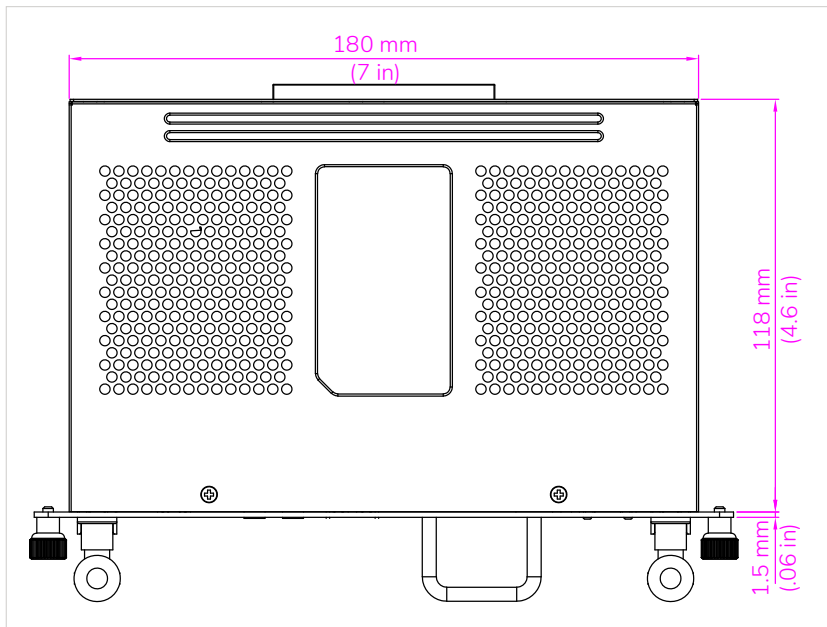

TECHNICAL DRAWINGS

Top view